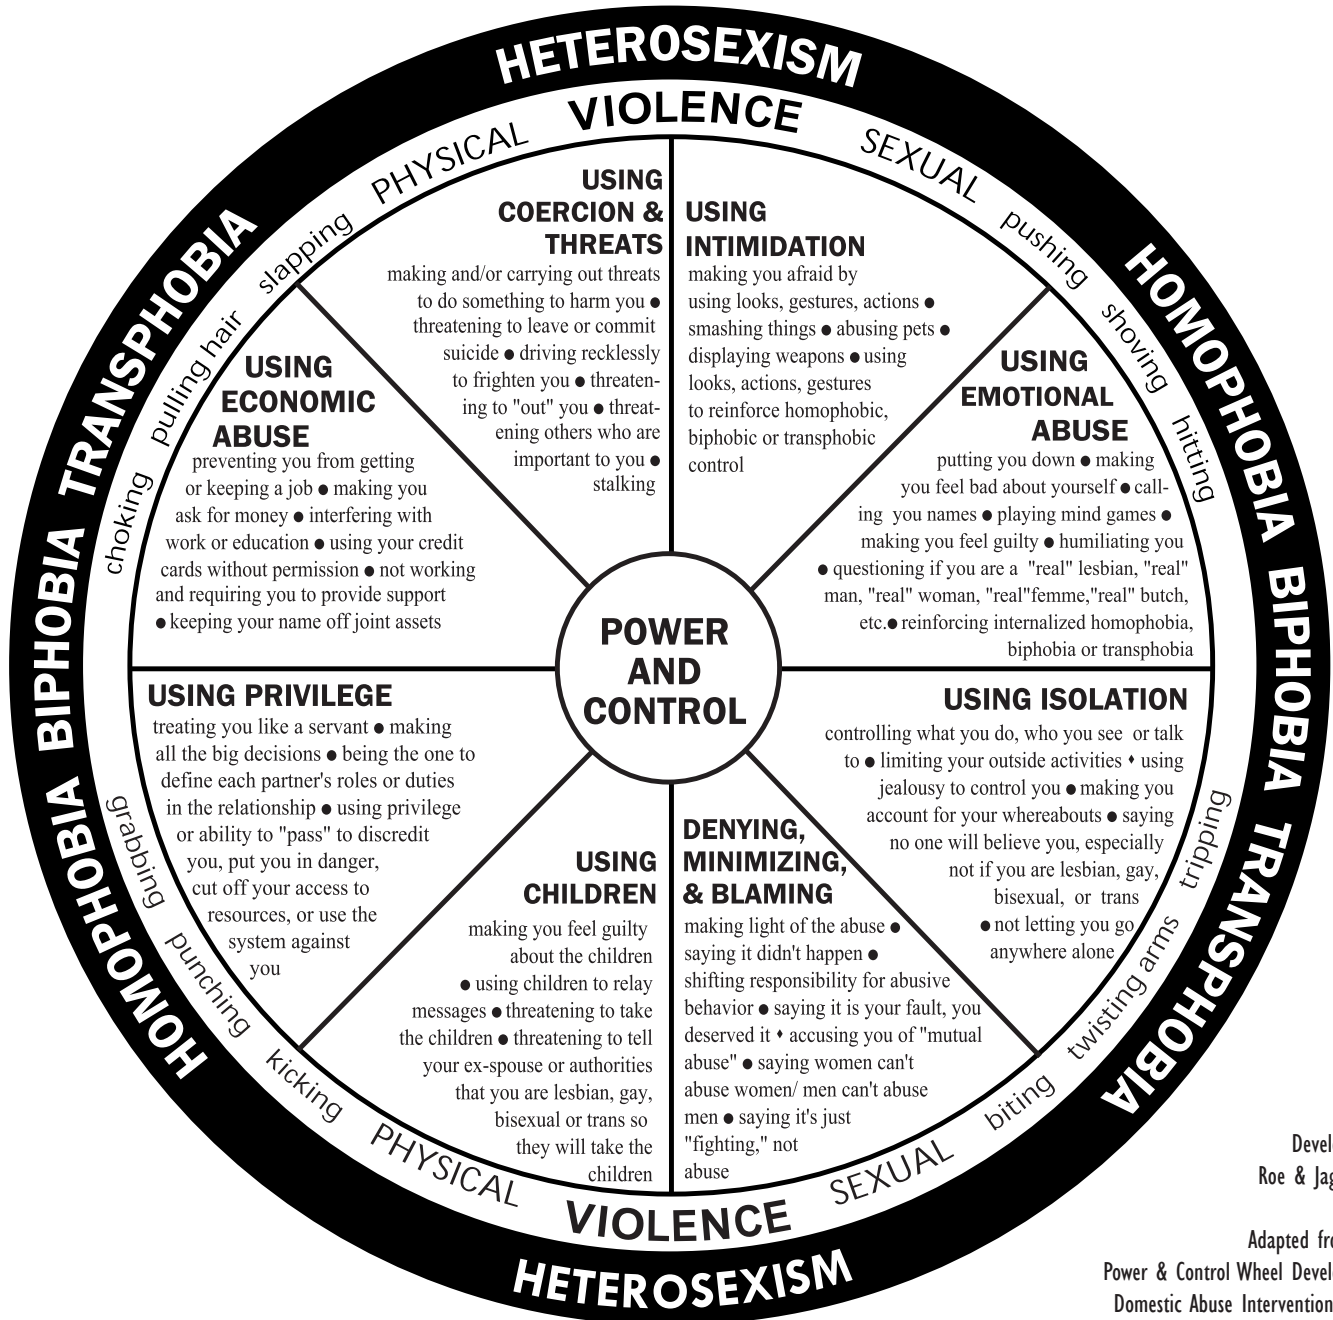

# Power and Control Wheel for Lesbian, Gay, Bisexual and Trans Relationships

Developed by  
Roe & Jagodinsky

Adapted from the  
Power & Control Wheel Developed by  
Domestic Abuse Intervention Project  
206 West Forth Street  
Duluth, MN 55806