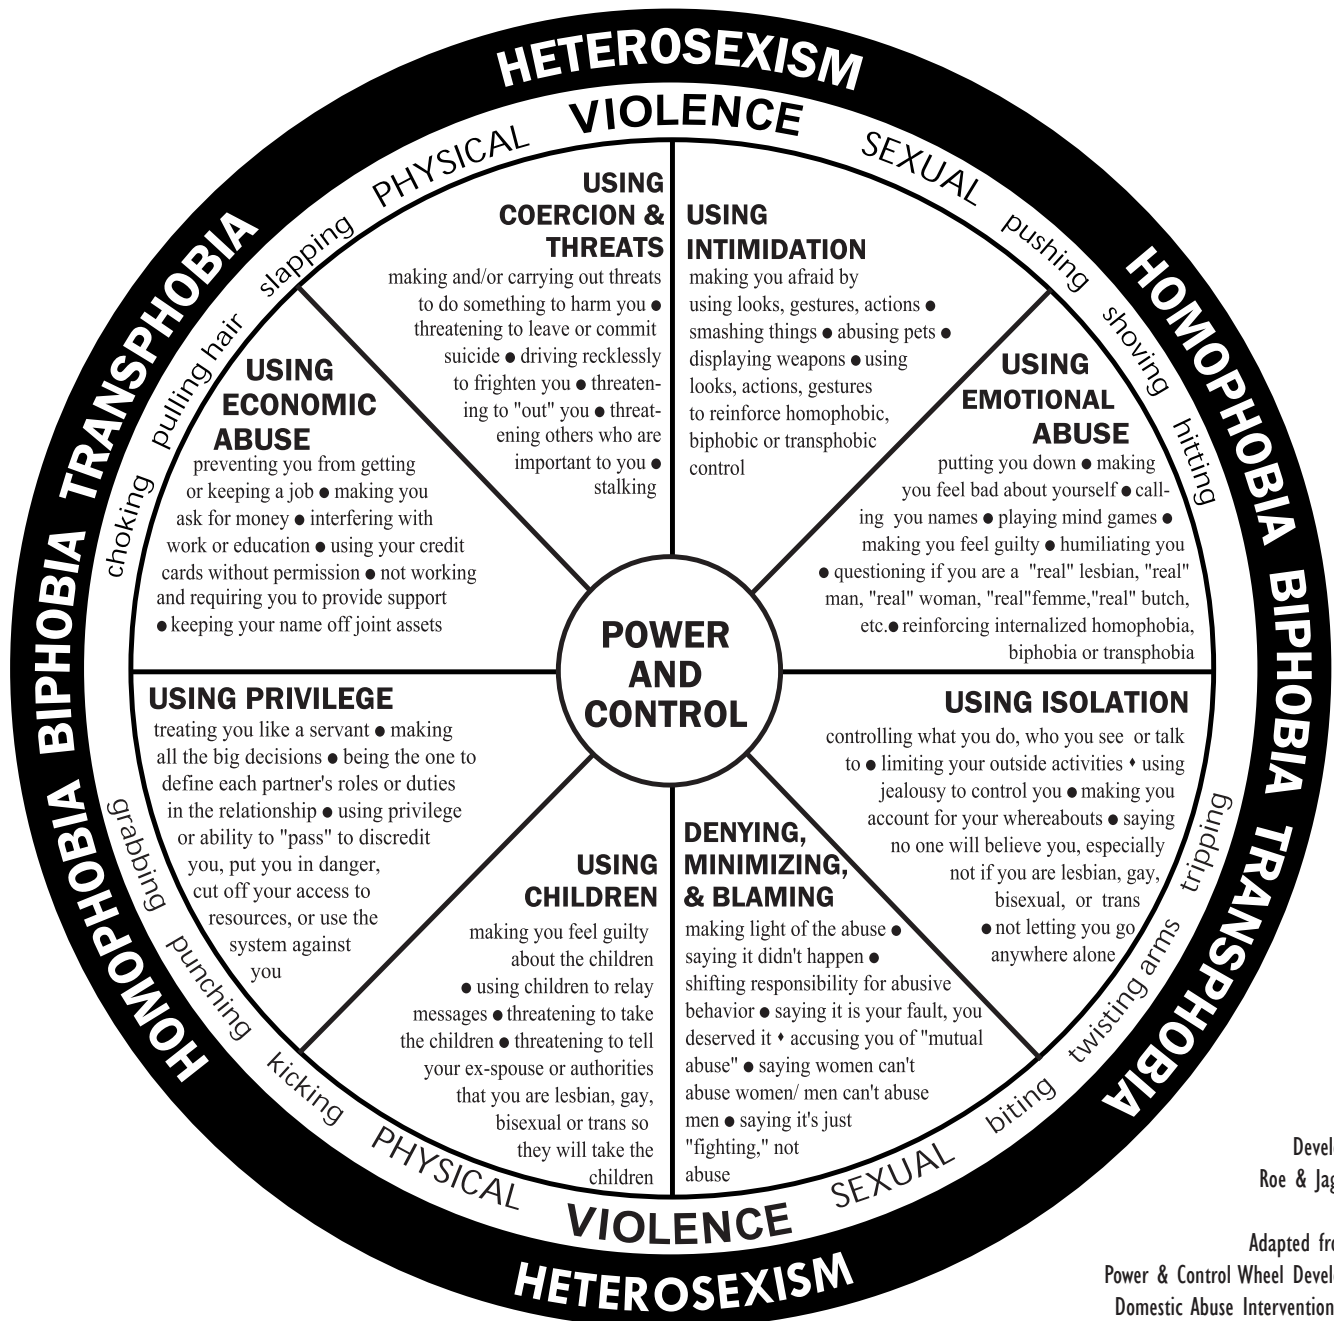

Power and Control Wheel for Lesbian, Gay, Bisexual and Trans Relationships

Developed by
Roe & Jagodinsky

Adapted from the
Power & Control Wheel Developed by
Domestic Abuse Intervention Project
206 West Forth Street
Duluth, MN 55806